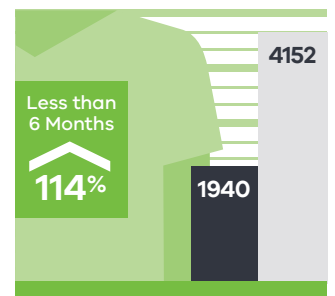

Prison Receptions

The number of prisoners received into custody each financial year

Figures relate to financial year (1 July to 30 June)

The number of prison receptions has more than doubled over the last 10 years, and the proportion of prisoners received on remand has increased from 60 per cent to 87 per cent of all receptions. Despite this increase, prison receptions declined by four per cent in 2019-20 compared with the previous year.

In 2019-20, 19 per cent of receptions reflected prisoners who were received multiple times throughout the year, an increase from 10 per cent in 2009-10.

Some prisoner cohorts now account for a greater proportion of prison receptions than 10 years ago

The number of female prison receptions nearly tripled over the last 10 years, increasing from 10 per cent to 13 per cent of all receptions (remaining stable between 13-14 per cent for the past five years). Ninety per cent of women received in 2019-20 were initially on remand.

The number of prisoners aged 40 years and over received into prison has more than doubled over the last 10 years, now representing 26 per cent of all receptions compared with 22 per cent in 2009-10. Prisoners aged under 25 have decreased from 23 to 18 per cent of all receptions.

In 2019-20, the number of Aboriginal and Torres Strait Islander prison receptions was four times that of 2009-10, increasing from seven per cent to 13 per cent of all receptions, and from 12 per cent to 18 per cent of receptions for women.

In 2019-20, 59 per cent of prisoners who became sentenced received a sentence less than six months, an increase from 45 per cent in 2009-10 (with a decrease in the proportion of prisoners who received a longer sentence).