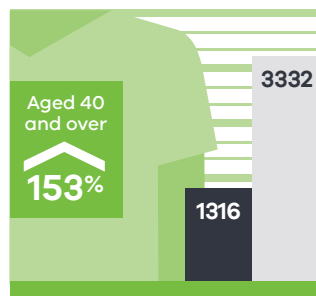

Prison Receptions

The number of prisoners received into custody each financial year

Figures relate to financial year (1 July to 30 June)

The number of prison receptions has more than doubled over the last 10 years, and the proportion of prisoners received on remand has increased from 60 per cent to 87 per cent of all receptions. Despite this increase, prison receptions declined by four per cent in 2019-20 compared with the previous year.

In 2019-20, 19 per cent of receptions reflected prisoners who were received multiple times throughout the year, an increase from 10 per cent in 2009-10.

Some prisoner cohorts now account for a greater proportion of prison receptions than 10 years ago

The number of female prison receptions nearly tripled over the last 10 years, increasing from 10 per cent to 13 per cent of all receptions (remaining stable between 13-14 per cent for the past five years). Ninety per cent of women received in 2019-20 were initially on remand.

The number of prisoners aged 40 years and over received into prison has more than doubled over the last 10 years, now representing 26 per cent of all receptions compared with 22 per cent in 2009-10. Prisoners aged under 25 have decreased from 23 to 18 per cent of all receptions.