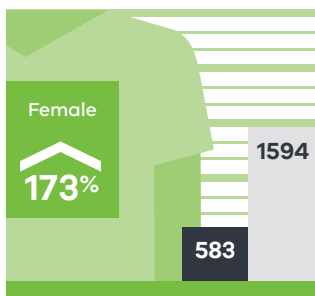

Prison Receptions

The number of prisoners received into custody each financial year

Figures relate to financial year (1 July to 30 June)

The number of prison receptions has more than doubled over the last 10 years, and the proportion of prisoners received on remand has increased from 60 per cent to 87 per cent of all receptions. Despite this increase, prison receptions declined by four per cent in 2019-20 compared with the previous year.

In 2019-20, 19 per cent of receptions reflected prisoners who were received multiple times throughout the year, an increase from 10 per cent in 2009-10.

Some prisoner cohorts now account for a greater proportion of prison receptions than 10 years ago

The number of female prison receptions nearly tripled over the last 10 years, increasing from 10 per cent to 13 per cent of all receptions (remaining stable between 13-14 per cent for the past five years). Ninety per cent of women received in 2019-20 were initially on remand.

The number of prisoners aged 40 years and over received into prison has more than doubled over the last 10 years, now representing 26 per cent of all receptions compared with 22 per cent in 2009-10. Prisoners aged under 25 have decreased from 23 to 18 per cent of all receptions.