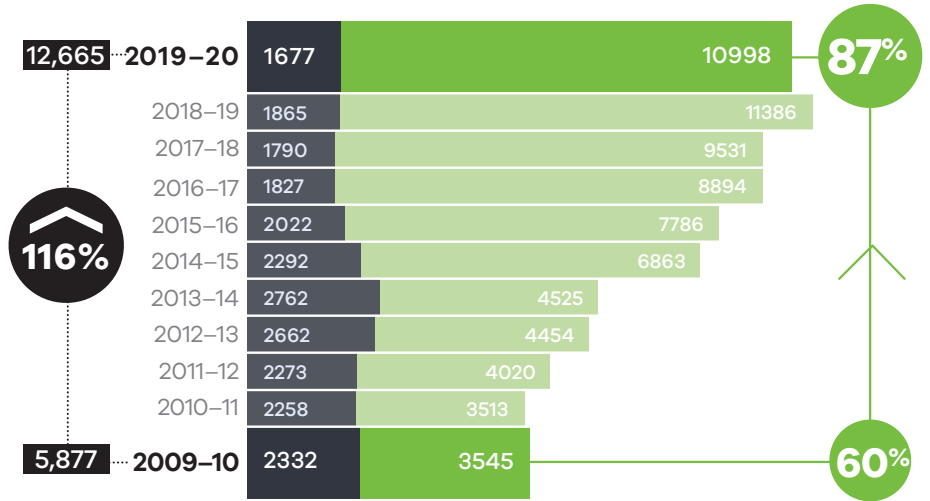

Prison Receptions

The number of prisoners received into custody each financial year

Figures relate to financial year (1 July to 30 June)

The number of prison receptions has more than doubled over the last 10 years, and the proportion of prisoners received on remand has increased from 60 per cent to 87 per cent of all receptions. Despite this increase, prison receptions declined by four per cent in 2019-20 compared with the previous year.

In 2019-20, 19 per cent of receptions reflected prisoners who were received multiple times throughout the year, an increase from 10 per cent in 2009-10.

Some prisoner cohorts now account for a greater proportion of prison receptions than 10 years ago

The number of female prison receptions nearly tripled over the last 10 years, increasing from 10 per cent to 13 per cent of all receptions (remaining stable between 13-14 per cent for the past five years). Ninety per cent of women received in 2019-20 were initially on remand.

The number of prisoners aged 40 years and over received into prison has more than doubled over the last 10 years, now representing 26 per cent of all receptions compared with 22 per cent in 2009-10. Prisoners aged under 25 have decreased from 23 to 18 per cent of all receptions.