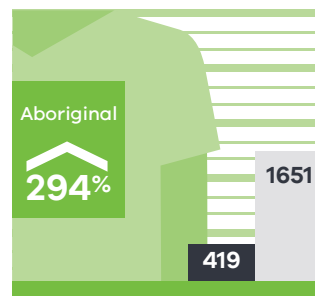

The number of prisoners aged 40 years and over received into prison has more than doubled over the last 10 years, now representing 26 per cent of all receptions compared with 22 per cent in 2009-10. Prisoners aged under 25 have decreased from 23 to 18 per cent of all receptions.

In 2019-20, the number of Aboriginal and Torres Strait Islander prison receptions was four times that of 2009-10, increasing from seven per cent to 13 per cent of all receptions, and from 12 per cent to 18 per cent of receptions for women.